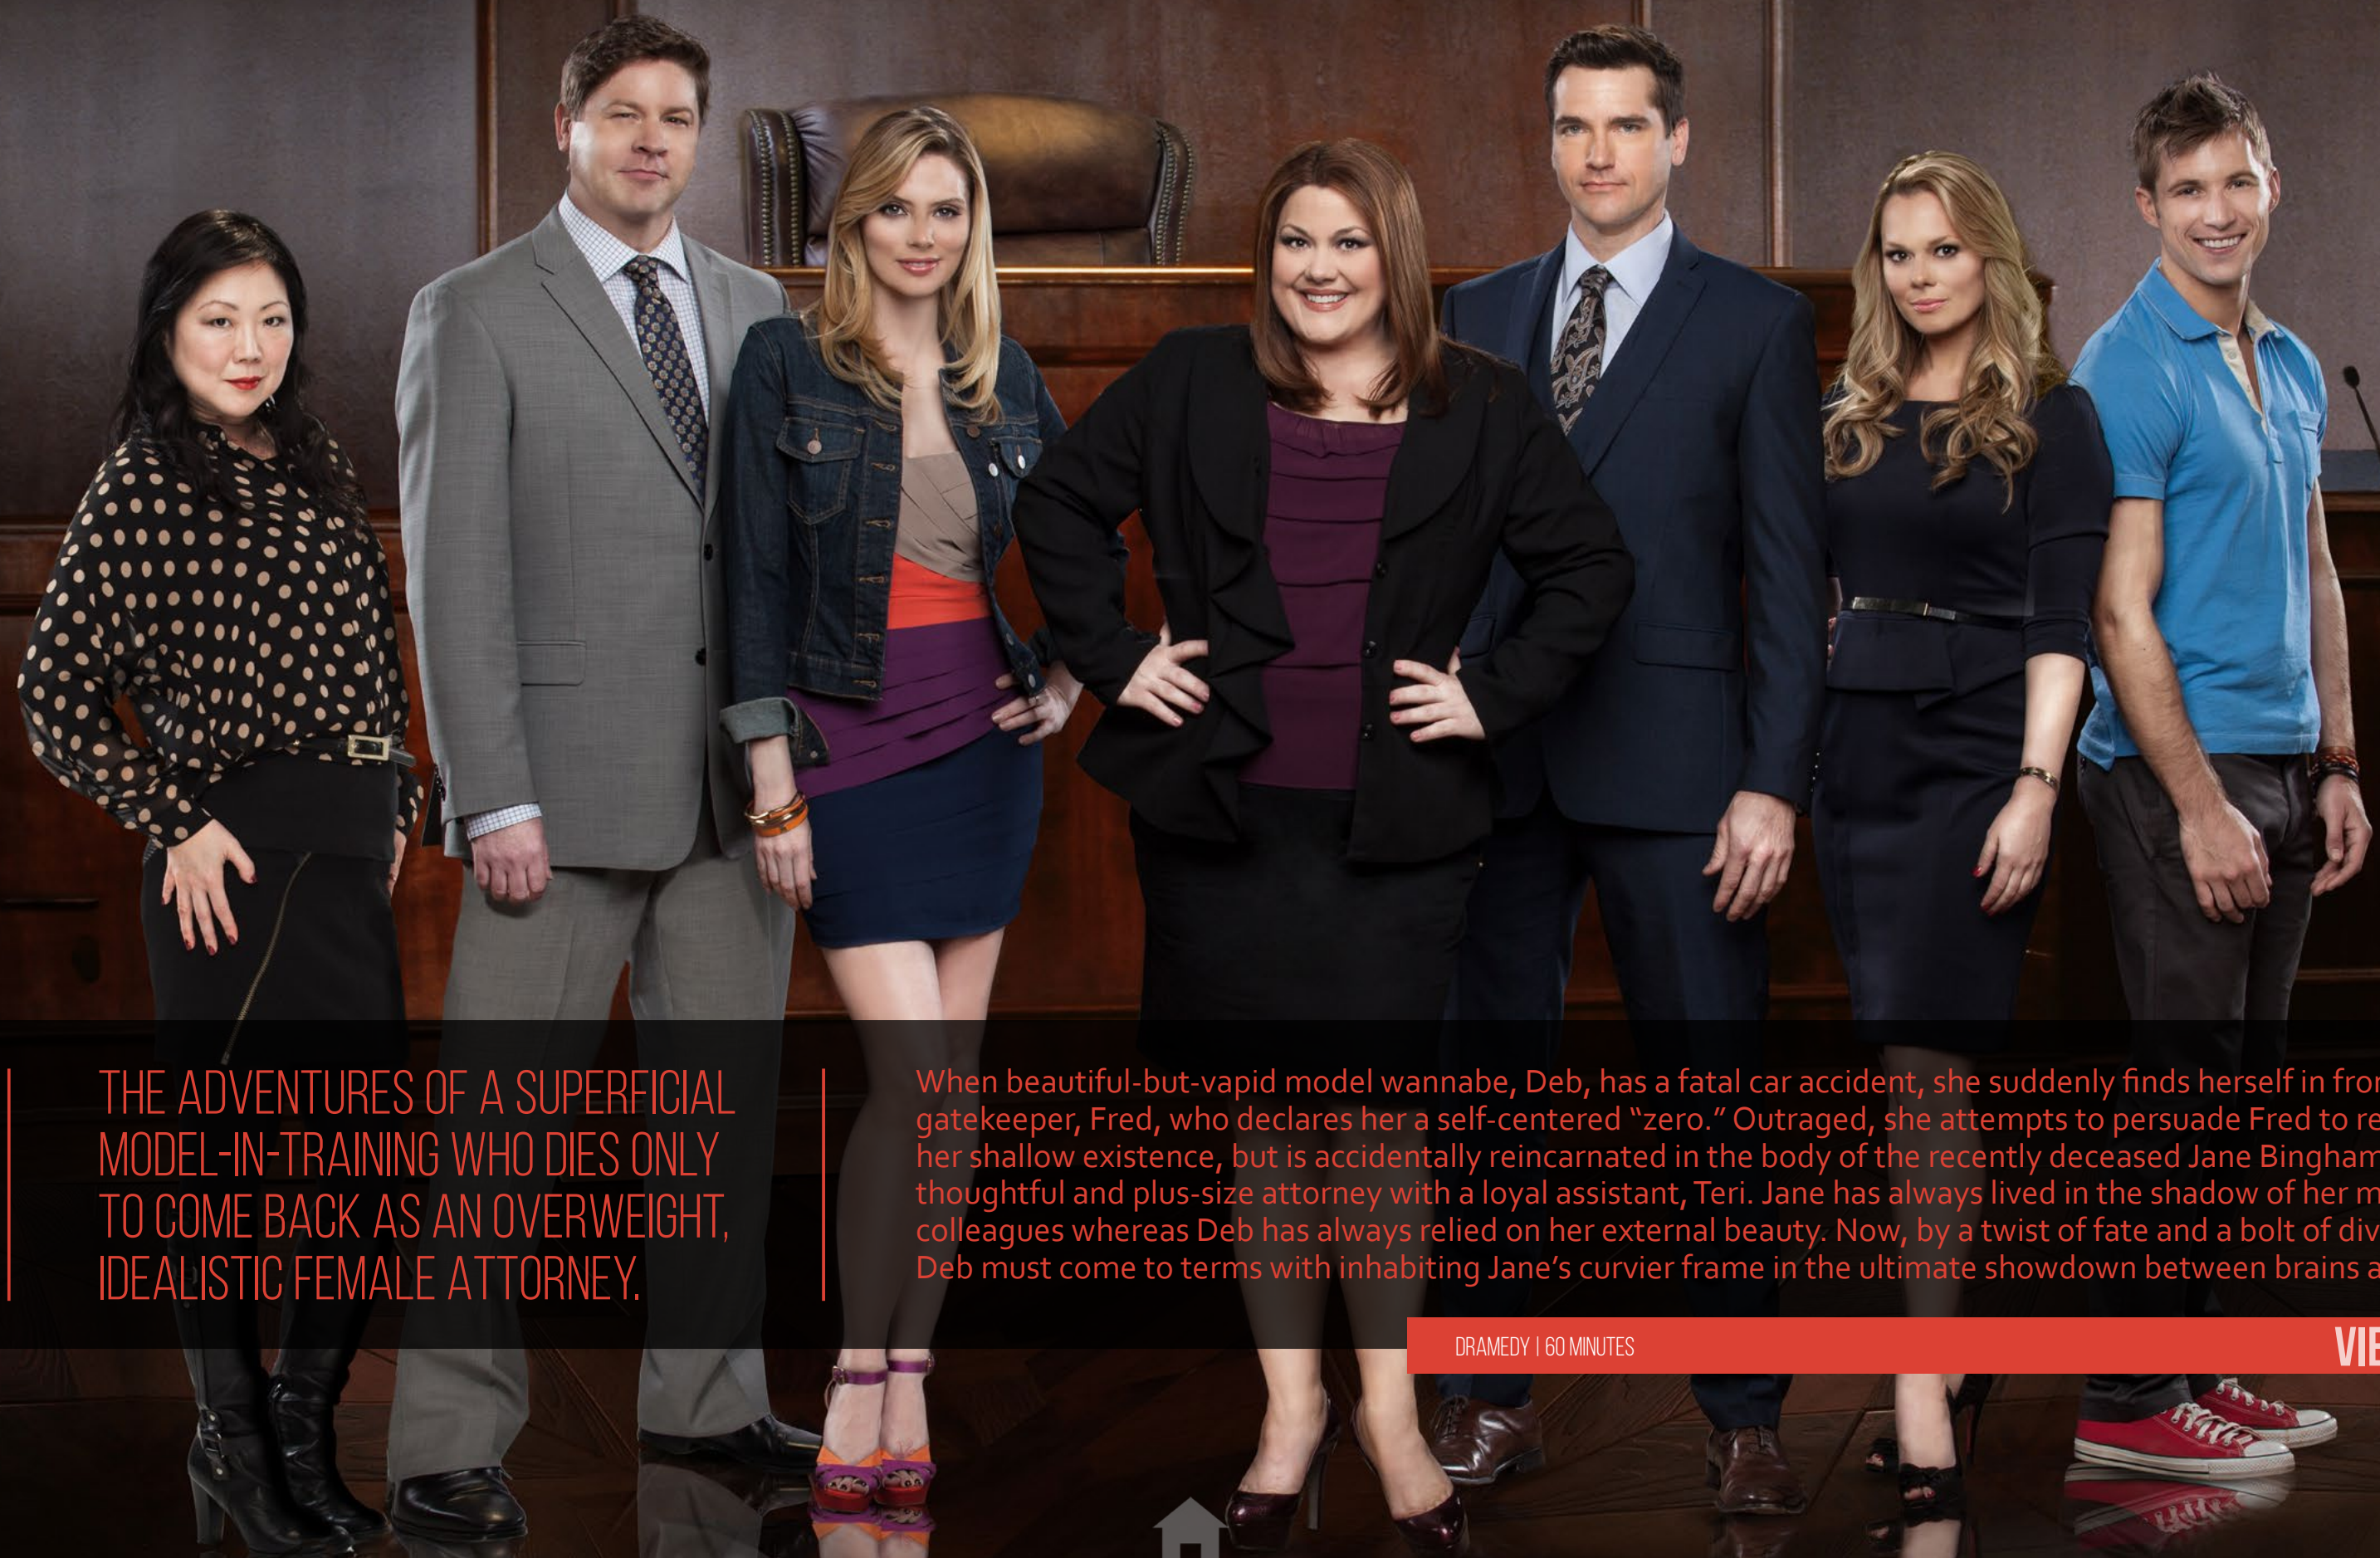

DRAMEDY

DROP DEAD DIVA

THE ADVENTURES OF A SUPERFICIAL MODEL-IN-TRAINING WHO DIES ONLY TO COME BACK AS AN OVERWEIGHT, IDEALISTIC FEMALE ATTORNEY.

When beautiful-but-vapid model wannabe, Deb, has a fatal car accident, she suddenly finds herself in front of heaven's gatekeeper, Fred, who declares her a self-centered "zero." Outraged, she attempts to persuade Fred to return her to her shallow existence, but is accidentally reincarnated in the body of the recently deceased Jane Bingham. A brilliant, thoughtful and plus-size attorney with a loyal assistant, Teri. Jane has always lived in the shadow of her more attractive colleagues whereas Deb has always relied on her external beauty. Now, by a twist of fate and a bolt of divine intervention, Deb must come to terms with inhabiting Jane's curvier frame in the ultimate showdown between brains and beauty.

DRAMEDY | 60 MINUTES [VIEW PROMO](#)